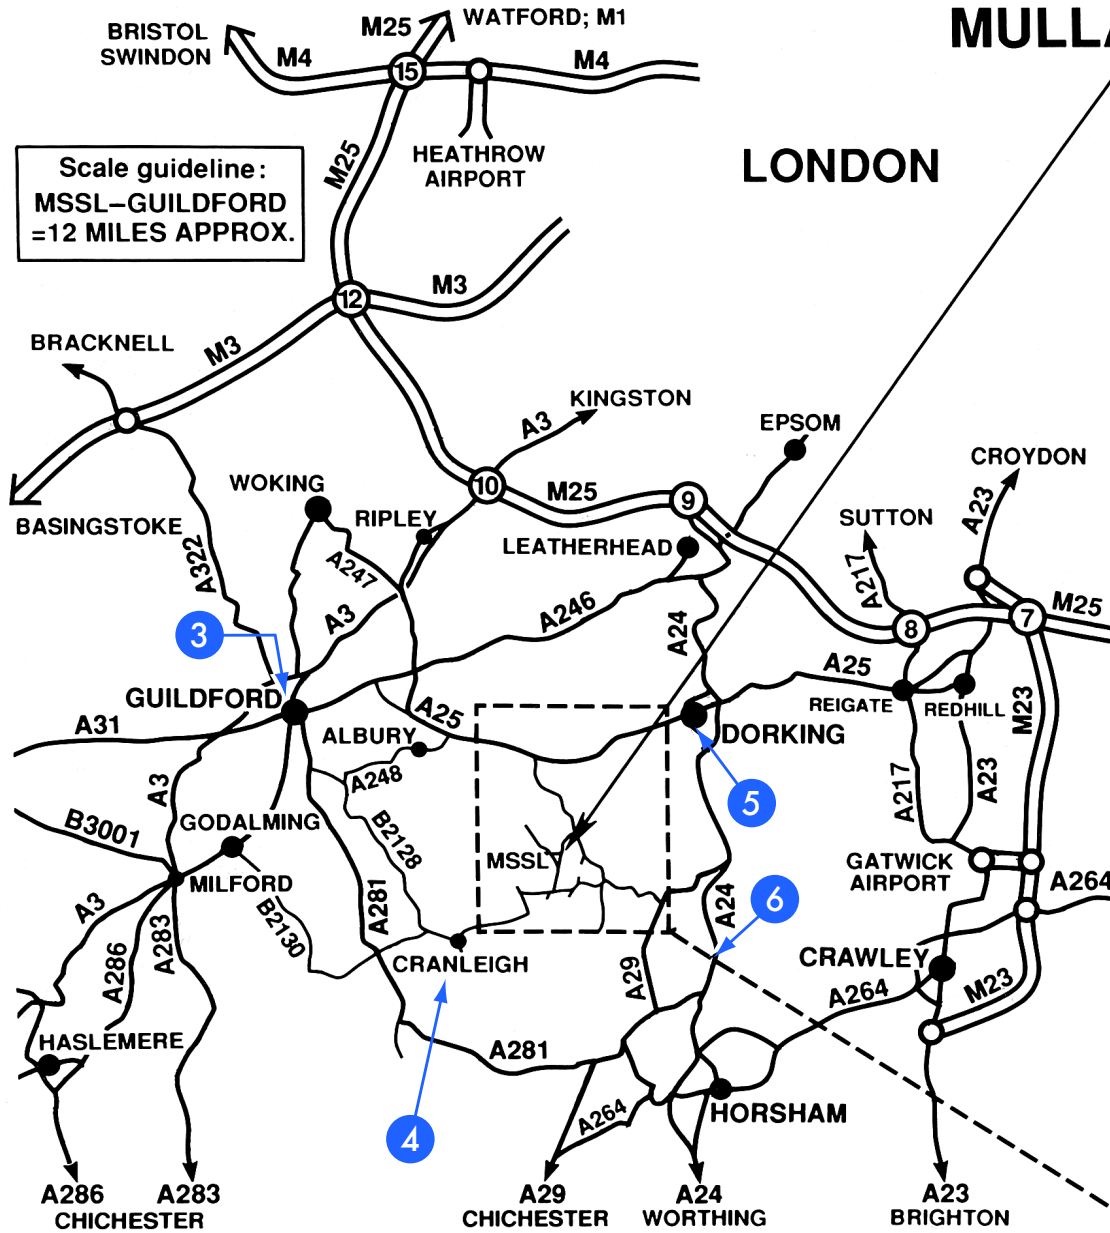

MULLARD SPACE SCIENCE LABORATORY

Scale guideline:
MSSL-GUILDFORD
=12 MILES APPROX.

NB
Holmbury Village
To MSSL is
1 1/2 miles

- | | | |
|-----------------------------|----------------------|--------------|
| 1. Peaslake | 6. Beare Green | 12. Gomshall |
| 2. Wallis Wood/Forest Green | 7, 10. Ewhurst | |
| 3. Guildford | 8. Holmbury St. Mary | |
| 4. Cranleigh | 9. Ockley/Capel | |
| 5. Dorking | 11. Abinger Common | |