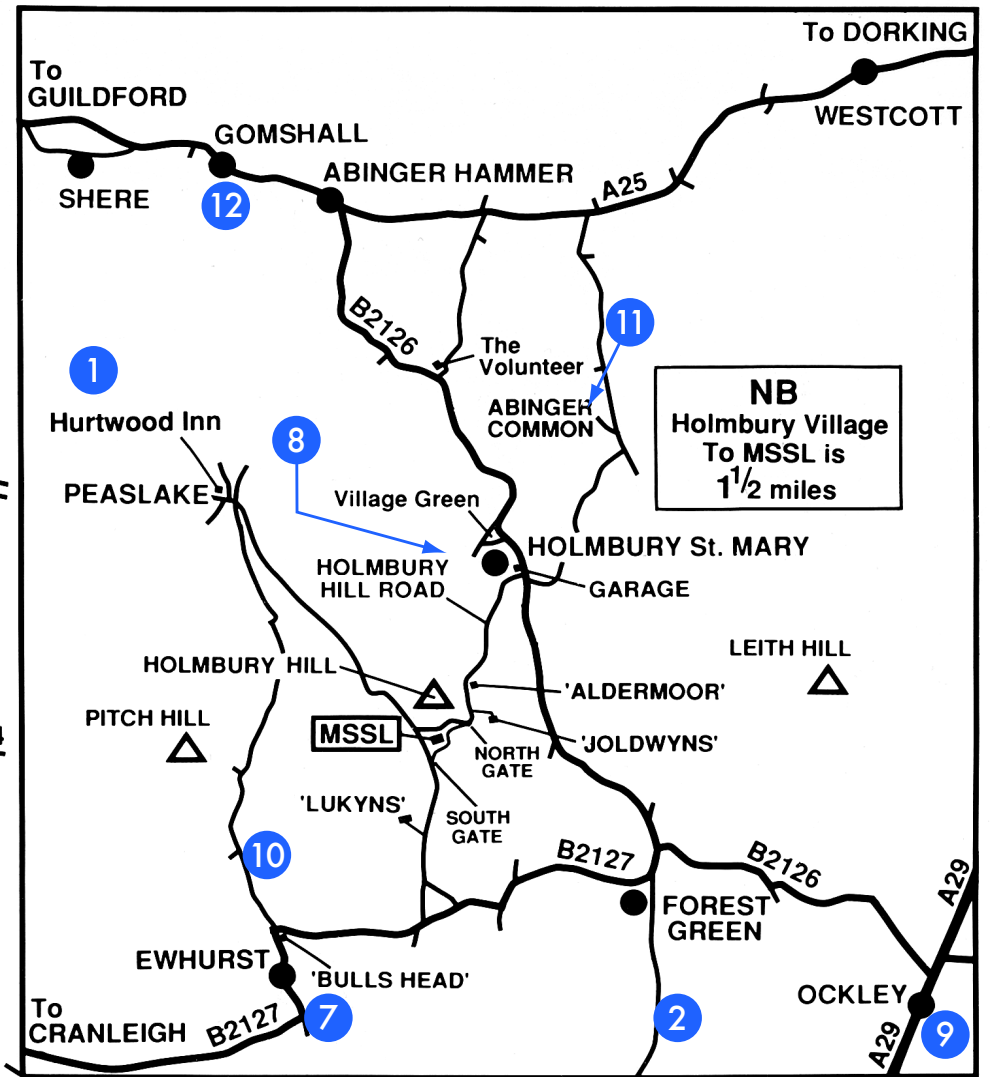

MULLARD SPACE SCIENCE LABORATORY

Scale guideline:
MSSL-GUILDFORD
=12 MILES APPROX.

NB
Holmbury Village
To MSSL is
1 1/2 miles

- | | | |
|-----------------------------|----------------------|--------------|
| 1. Peaslake | 6. Beare Green | 12. Gomshall |
| 2. Wallis Wood/Forest Green | 7, 10. Ewhurst | |
| 3. Guildford | 8. Holmbury St. Mary | |
| 4. Cranleigh | 9. Ockley/Capel | |
| 5. Dorking | 11. Abinger Common | |