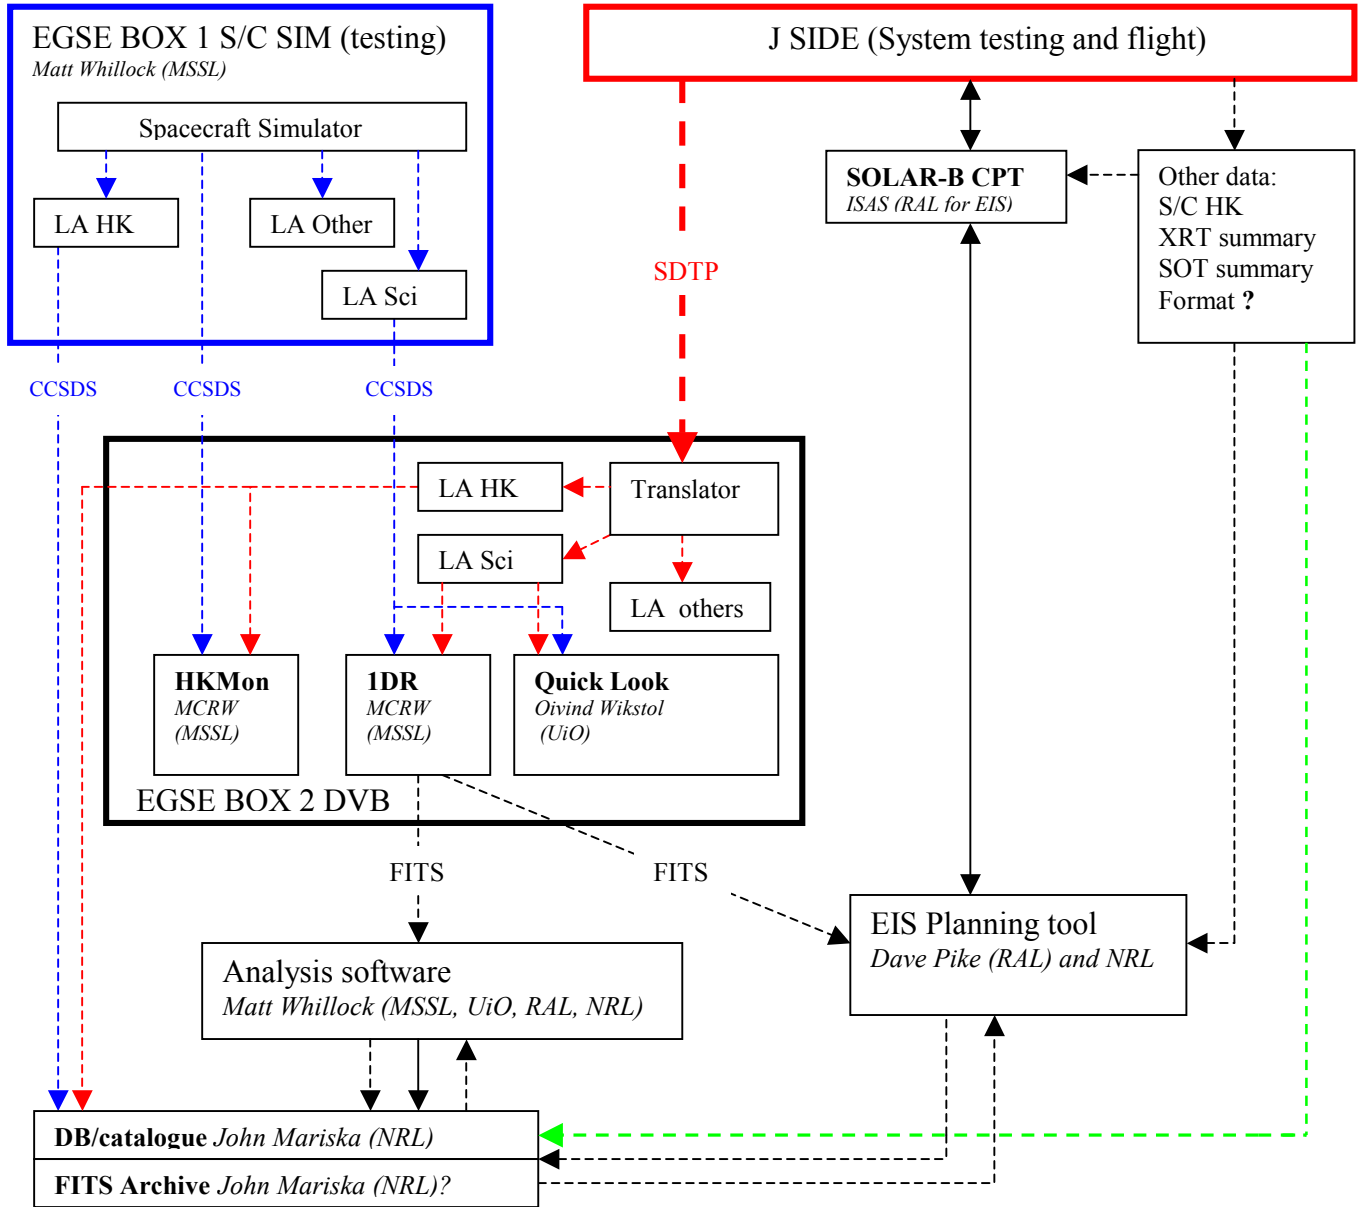

Software Responsibilities and Relationships

24th September 2002
MSSL/SLB-EIS/TN015.03

- | | |
|---------------------|---|
| CPT | Combined Planning Tool |
| CCSDS | Consultative Committee for Space Data Systems (format) |
| DB | Database |
| DVB | Data Visualisation Box |
| EPT | EIS Planning Tool |
| FITS | Flexible Image Transport System |
| HKMon | House Keeping Monitor |
| LA | Local Archive (i.e. on that machine) |
| SDTP | Satellite Data Transfer Protocol |
| Translator | Unpacks SDTP format into CCSDS |
| IDR | First Level Data Reduction (combines multiple CCSDS packets into FITS packets) |
| <i>Name (place)</i> | <i>Responsible person (involved institutes)</i> |