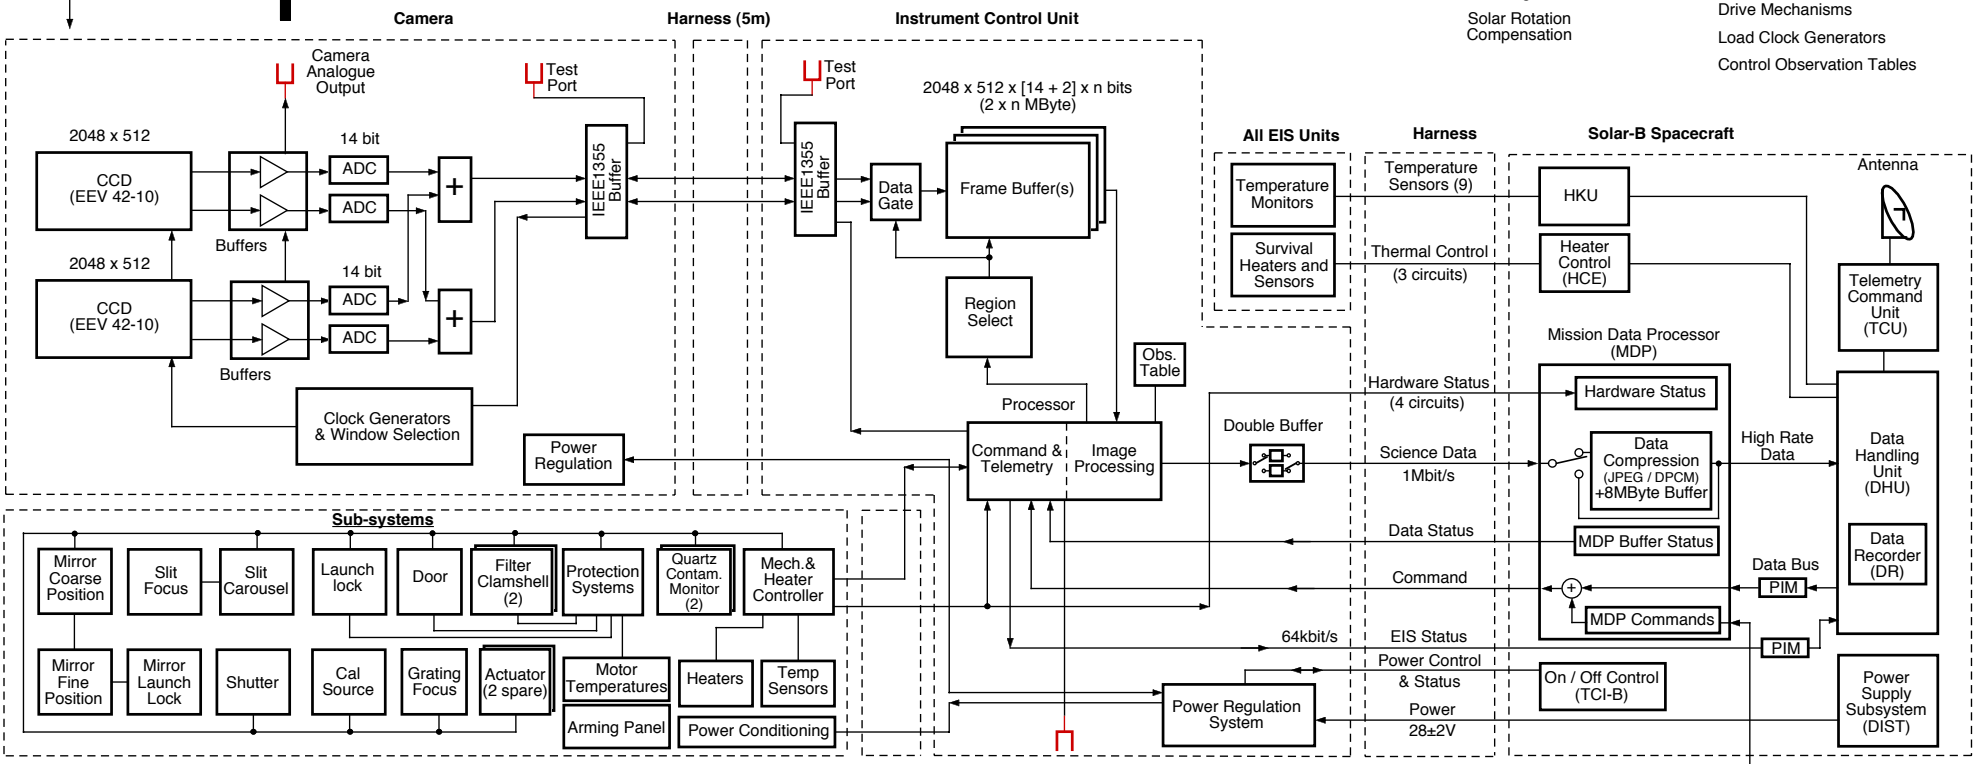

MDP Commands

- Observing mode
- Bit rate
- Time status
- Buffer status

Image Processing Functions

- Image Processing
- Compression
- Binning
- Time Sync
- Auto Exposure
- Despiking
- Projection
- Labelling
- Solar Rotation Compensation

Command & Telemetry

- Command Check
- Execute Command
- Collect Telemetry
- Perform Health Monitoring
- Communicate with MDP
- Service Watchdog
- Perform Thermal Control
- Control Image Processing
- Drive Mechanisms
- Load Clock Generators
- Control Observation Tables