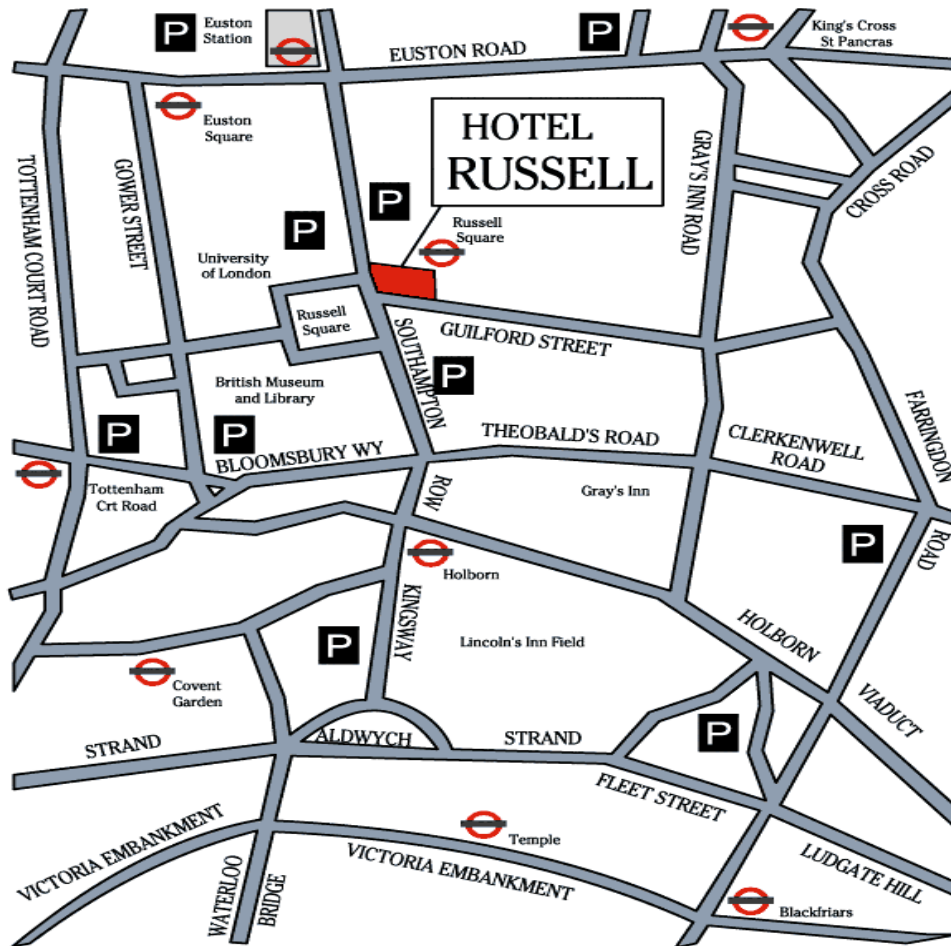

Location Map

LONDON UNDERGROUND

- ❑ Russell Square Underground Station on the Piccadilly Line, direct to Heathrow Airport in fifty minutes, is one minute away.
- ❑ Holborn Underground on the Central Line, is seven minutes walking distance.

BRITISH RAIL MAINLINE STATIONS

- ❑ Euston, King's Cross and St.Pancras mainline British Rail Stations are all within five minutes travelling distance. Waterloo British Rail Station and the Eurostar Terminal are ten minutes by taxi.

BUSES

- ❑ Bus numbers 8, 19, 22b, 25, 38, 55, 188, 91, 168, and 68 all stop at Holborn or Russell Square.
- ❑ A2 Airbus direct to Heathrow stops at Russell Square.

TAXIS

- ❑ A taxi cab rank is situated directly opposite the Hotel, on Russell Square.

CAR PARKING

- ❑ Street parking in the vicinity is free between 7.00 p.m. and 7.00 a.m., Monday to Friday, after 13:30 on Saturdays and all day Sunday. A Public Car Park is situated within 200 yards of the Hotel in Herbrand Street.