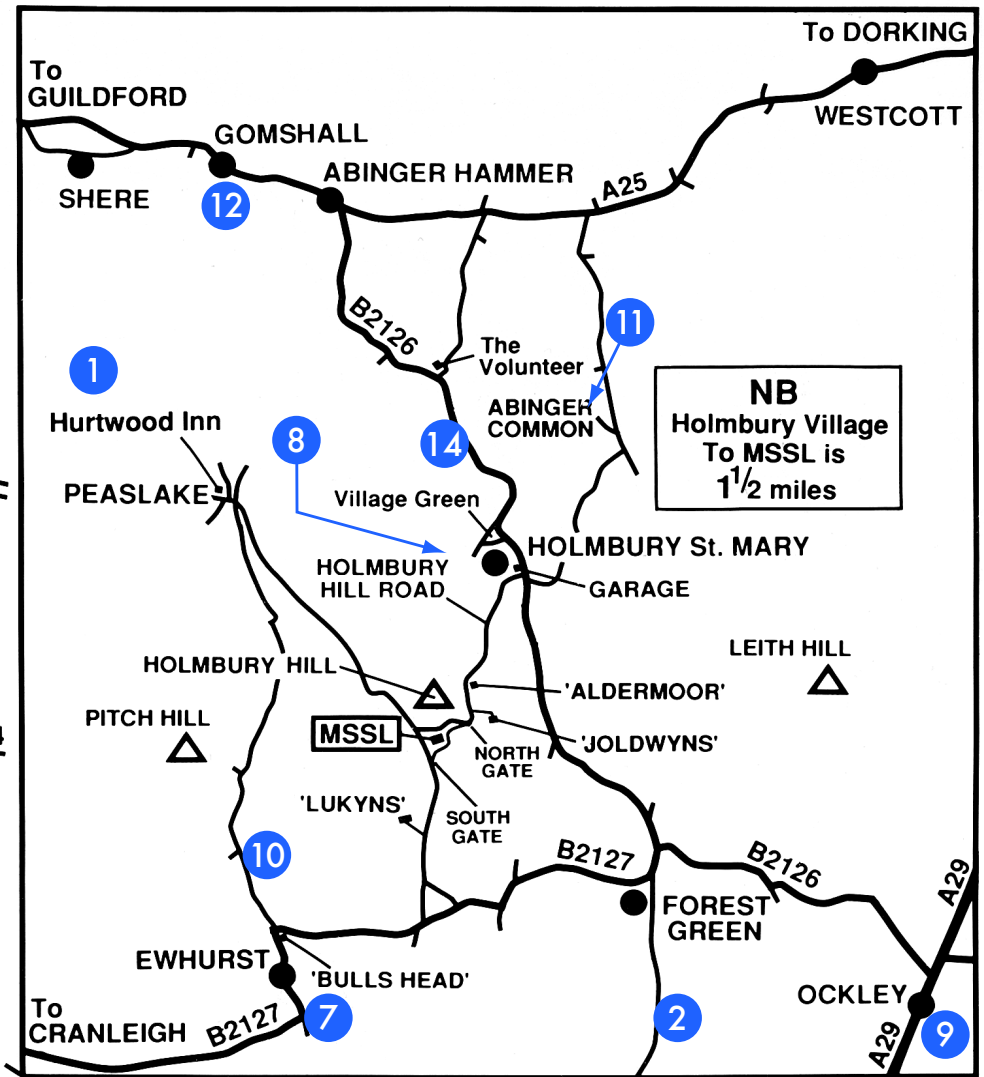

MULLARD SPACE SCIENCE LABORATORY

Scale guideline:
MSSL-GUILDFORD
=12 MILES APPROX.

NB
Holmbury Village
To MSSL is
1 1/2 miles

- 1. Peaslake
- 2. Wallis Wood/Forest Green
- 3. Guildford
- 4. Cranleigh
- 5. Dorking
- 6. Beare Green
- 7, 10, 11. Ewhurst
- 8, 14. Holmbury St. Mary
- 9. Ockley/Capel
- 12. Gomshall
- 13. Albury