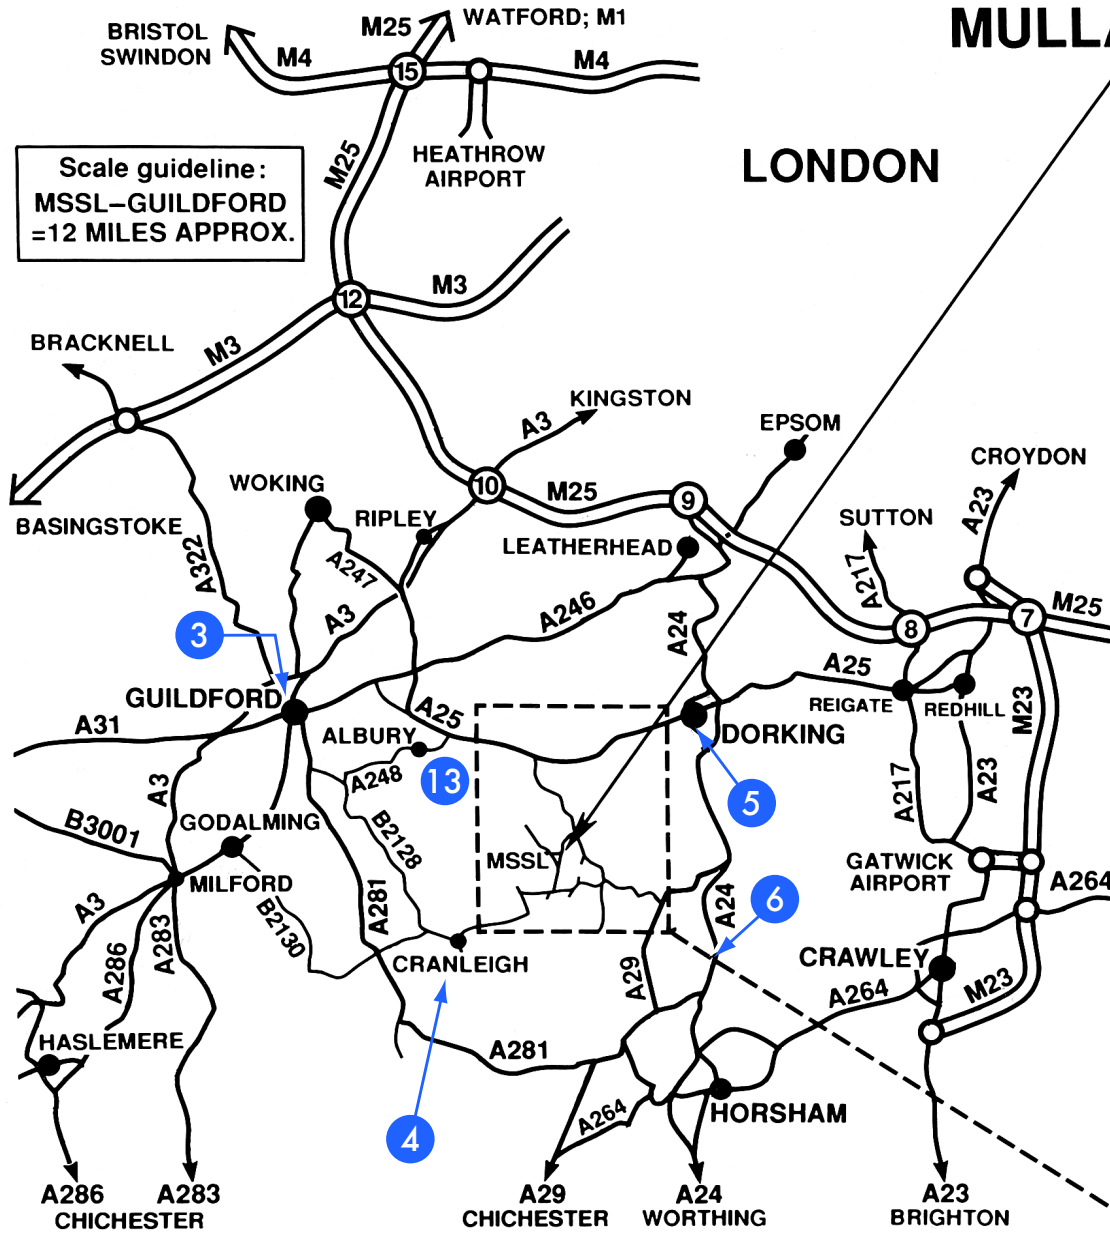

MULLARD SPACE SCIENCE LABORATORY

Scale guideline:
MSSL-GUILDFORD
=12 MILES APPROX.

NB
Holmbury Village
To MSSL is
1 1/2 miles

- 1. Peaslake
- 2. Wallis Wood/Forest Green
- 3. Guildford
- 4. Cranleigh
- 5. Dorking
- 6. Beare Green
- 7, 10, 11. Ewhurst
- 8, 14. Holmbury St. Mary
- 9. Ockley/Capel
- 12. Gomshall
- 13. Albury