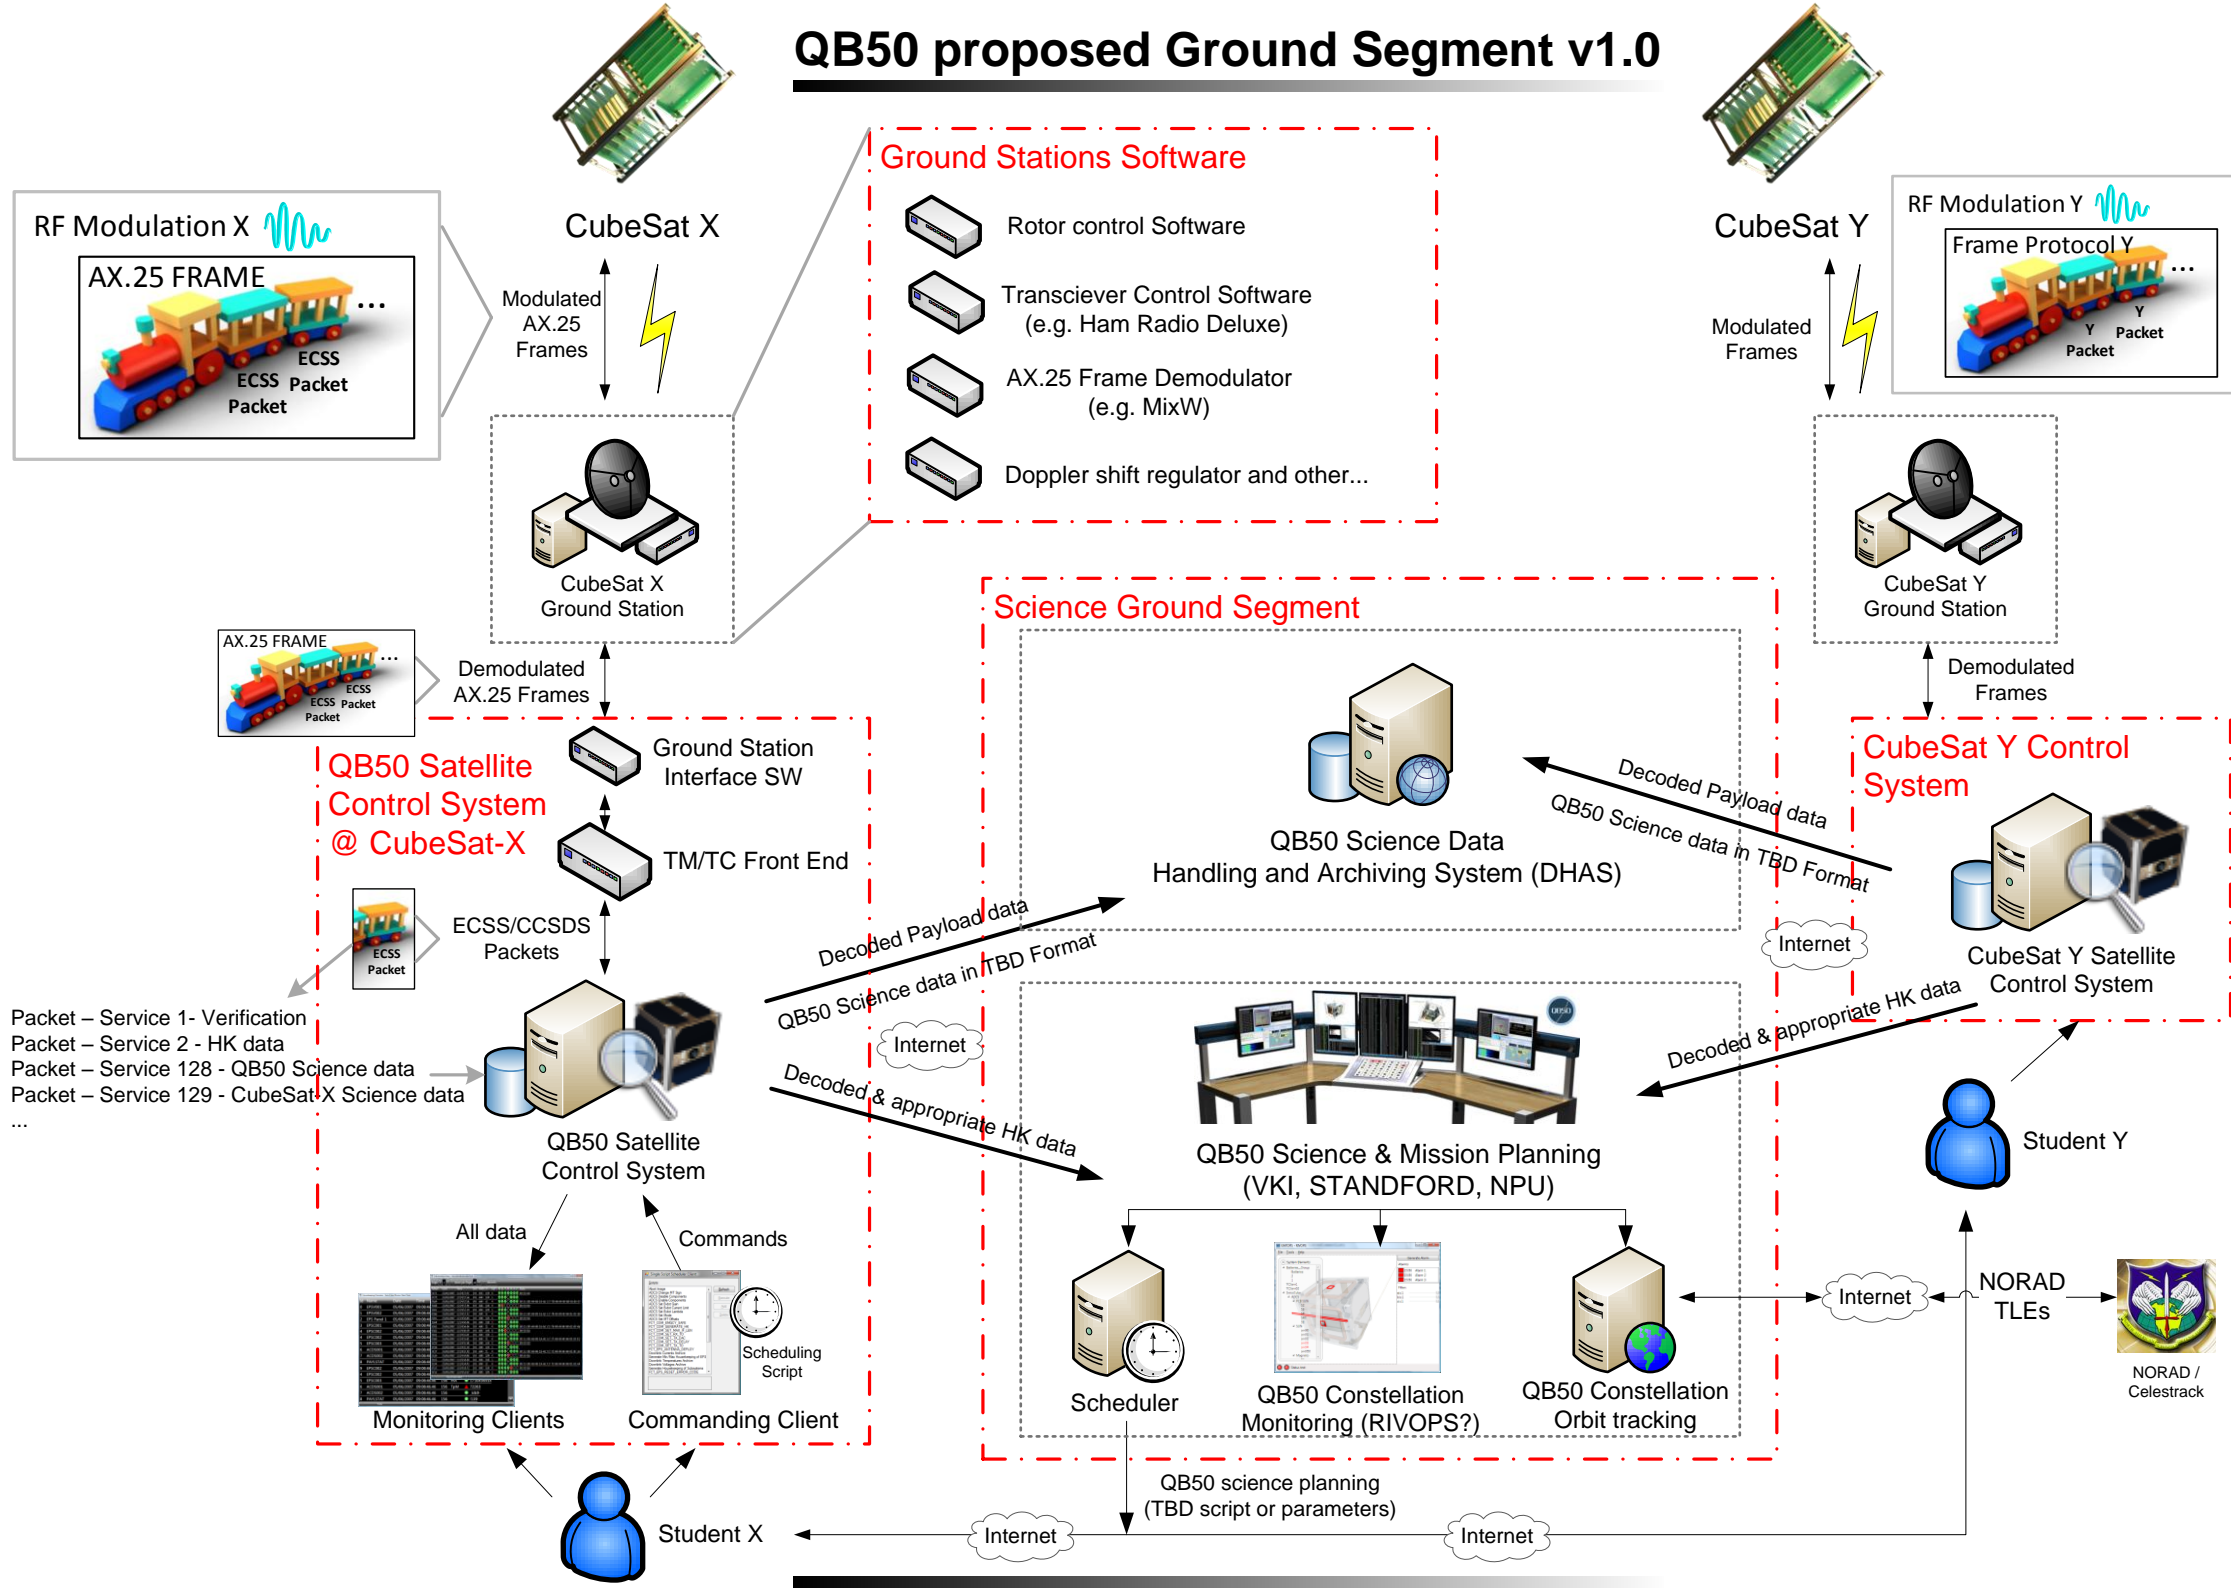

QB50 proposed Ground Segment v1.0

SwissCube Ground Segment - Operational Network

-  Web Service Endpoint
-  HTTP Endpoint
-  EGSE Router connection